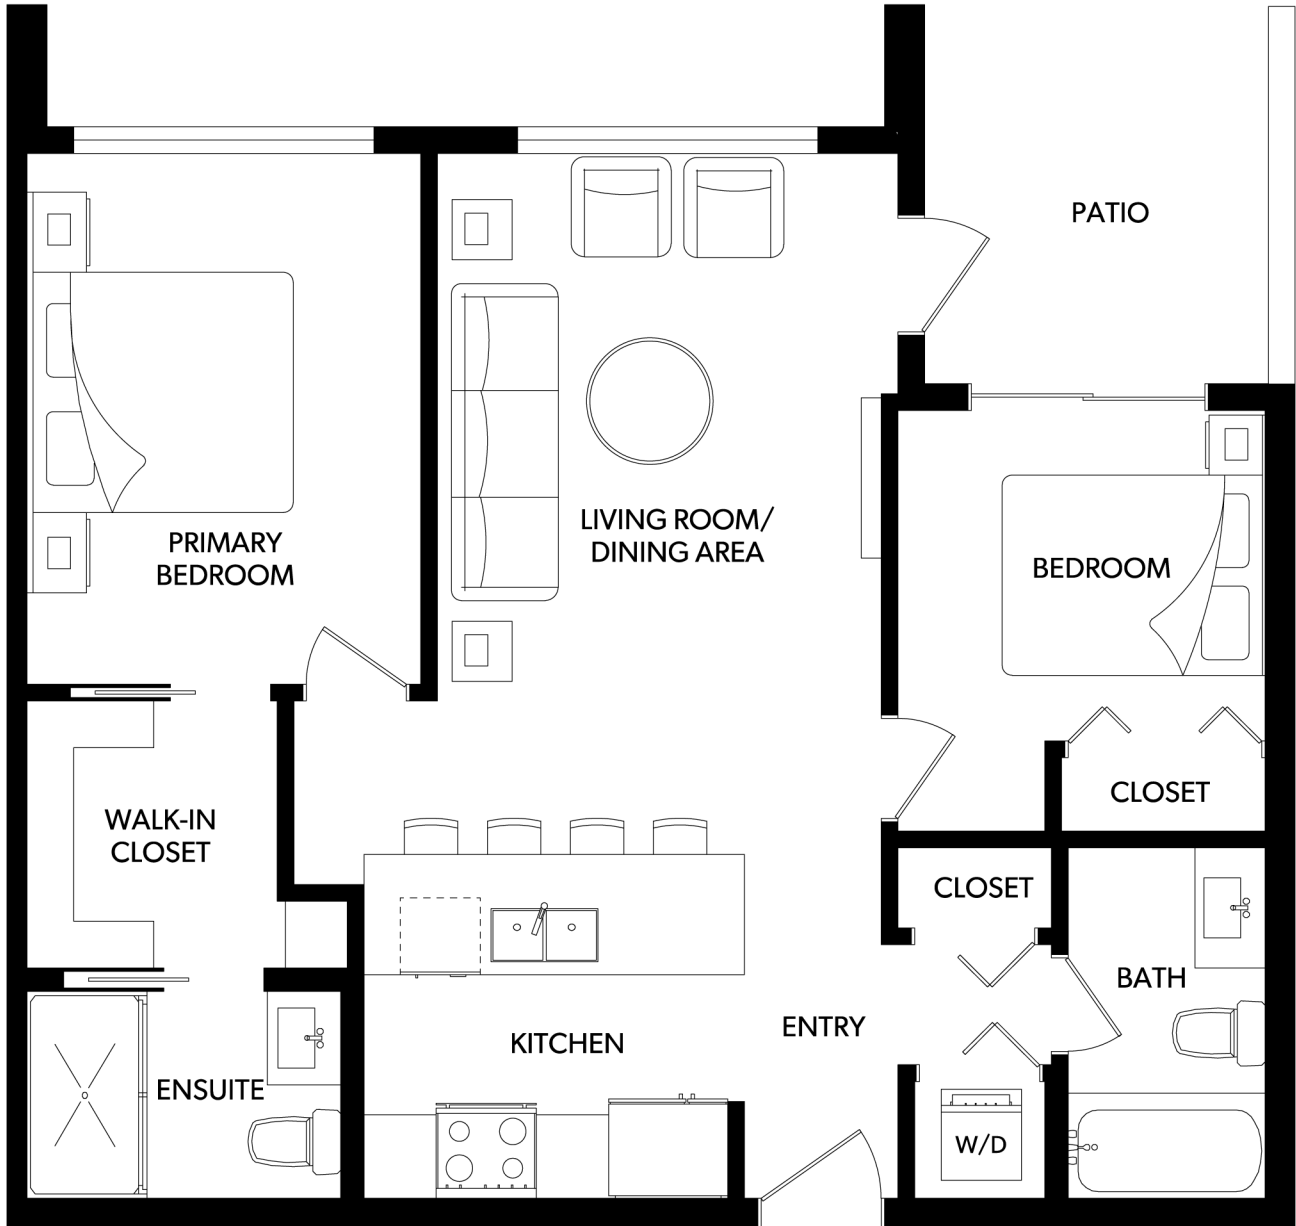

The Grand

654 Granderson Road, Langford

thegrandlangford.com

FLOOR	FINISHED	UNFINISHED	TOTAL	OTHER AREAS
MAIN	790	0	790	PATIO
TOTAL	790	0	790	

THE GRAND - UNIT Ea

*square footage differs between units

DRAWN 01/28/2022 BY TODD MAYER